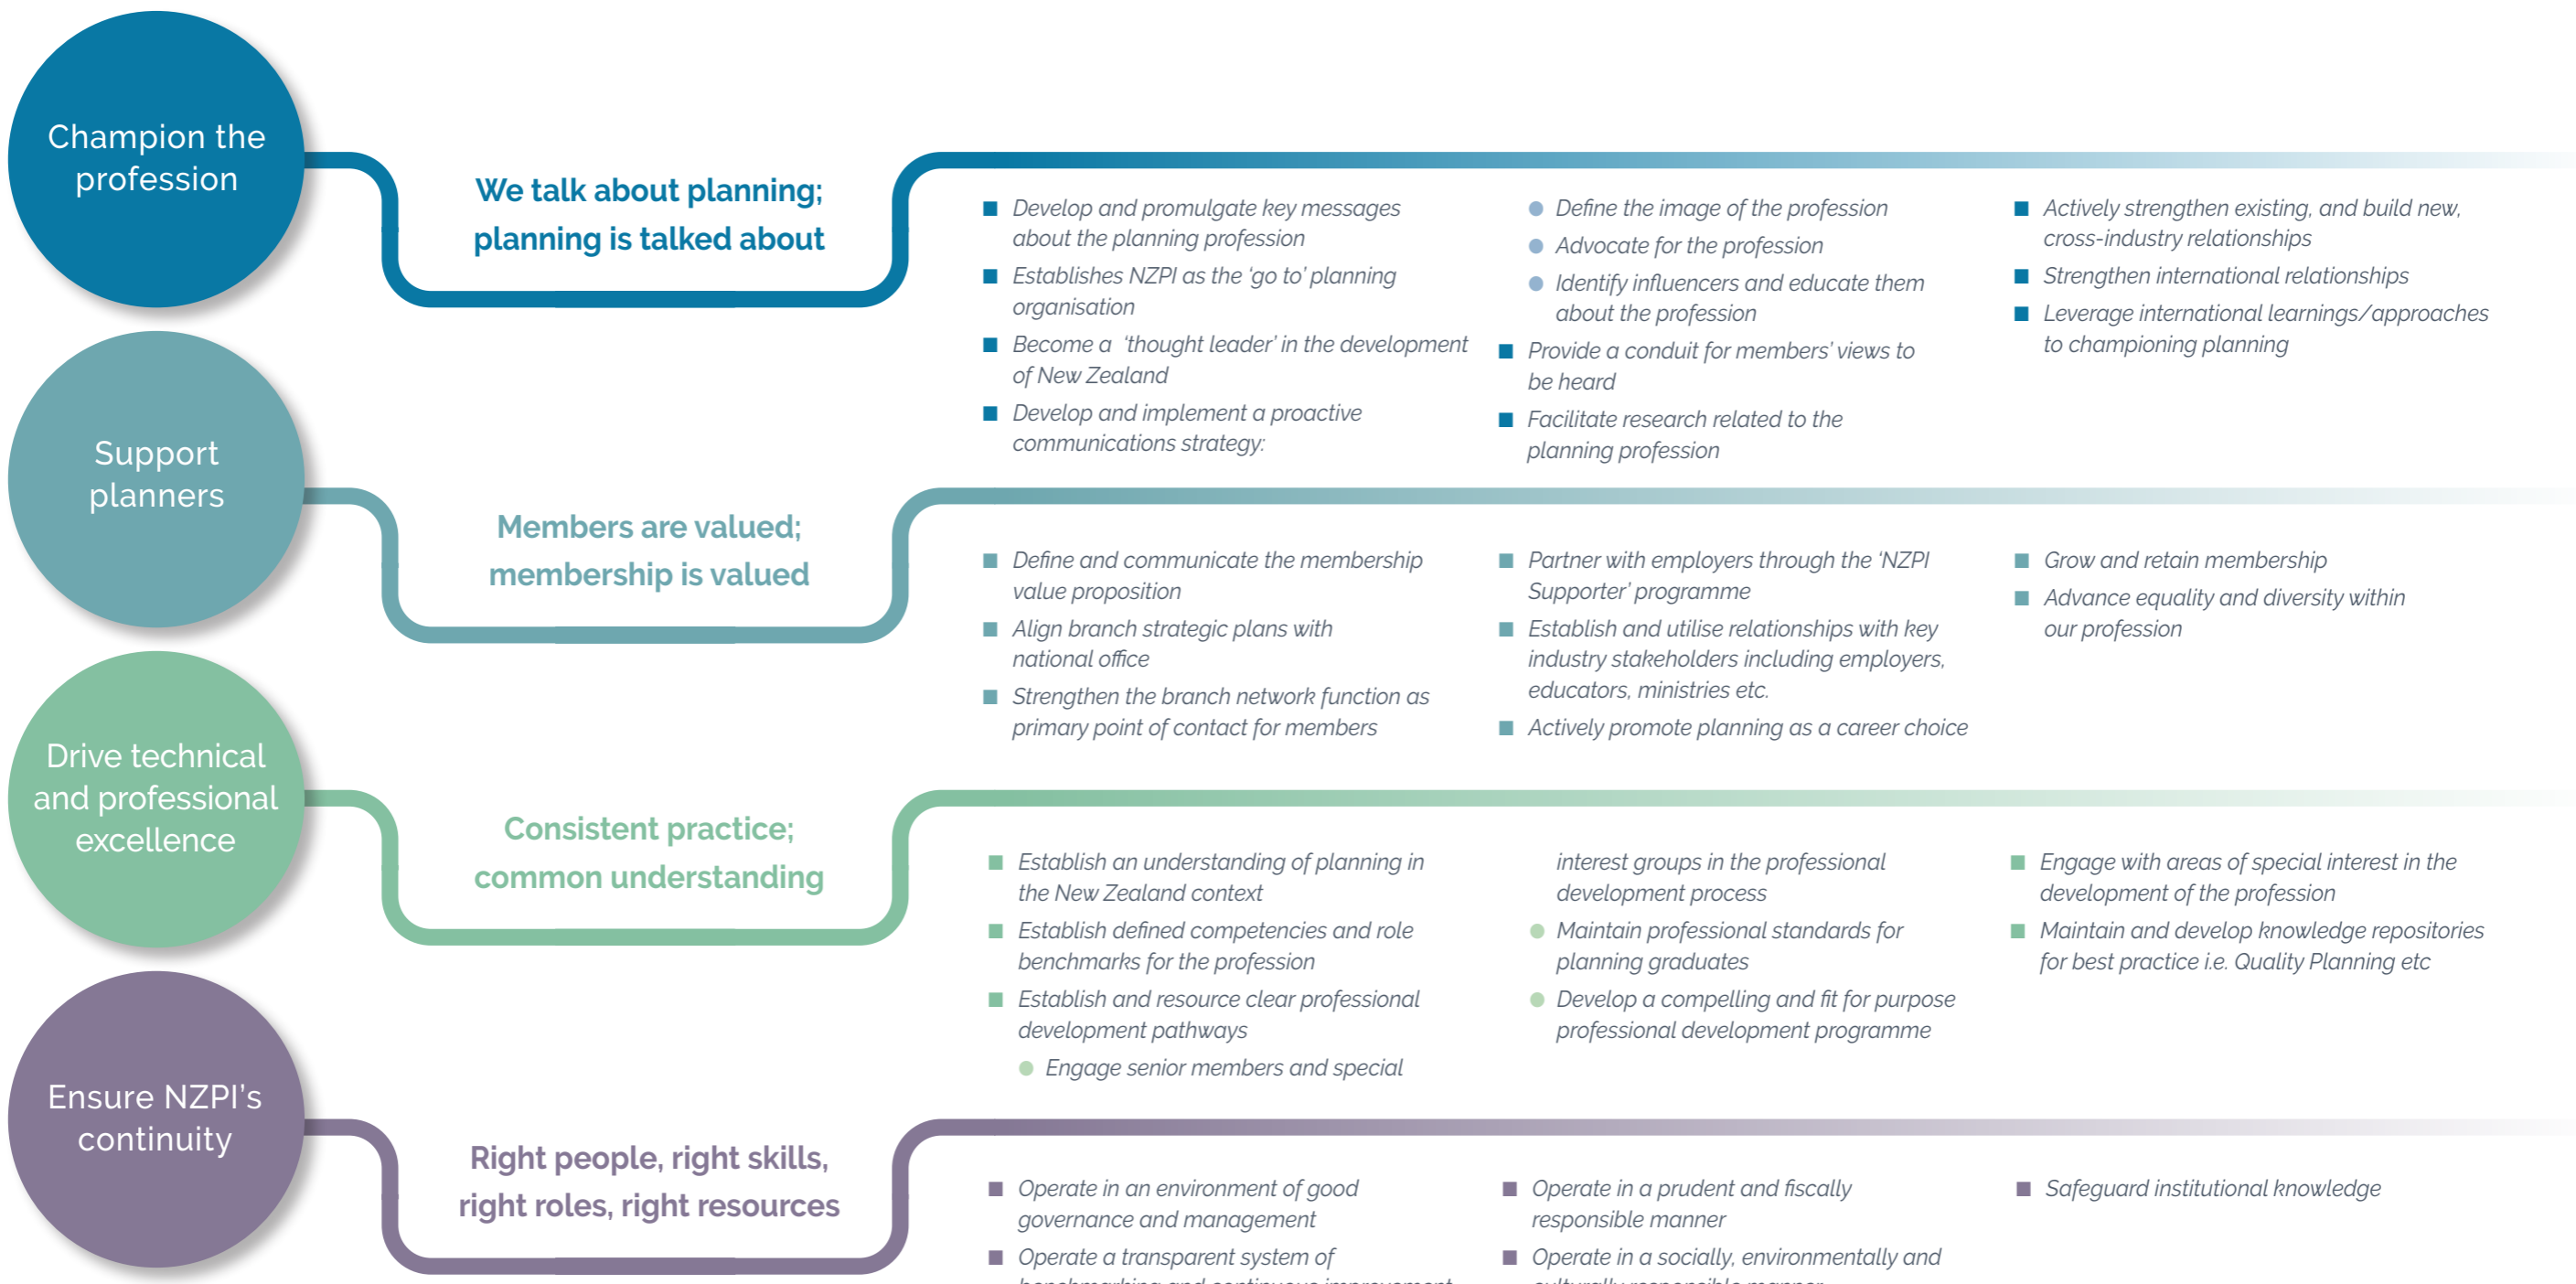

PLANNING IS A VALUED PROFESSION,
ESSENTIAL TO ACHIEVING A BETTER NEW ZEALAND

PURPOSE

OBJECTIVES

VALUES

Respect ■ Transparency
Manaakitanga

Relationship
Whanaungatanga

Stewardship ■ Responsibility
Kaitiakitanga

Unity ■ Kotahitanga

Excellence
Whakatutukitanga